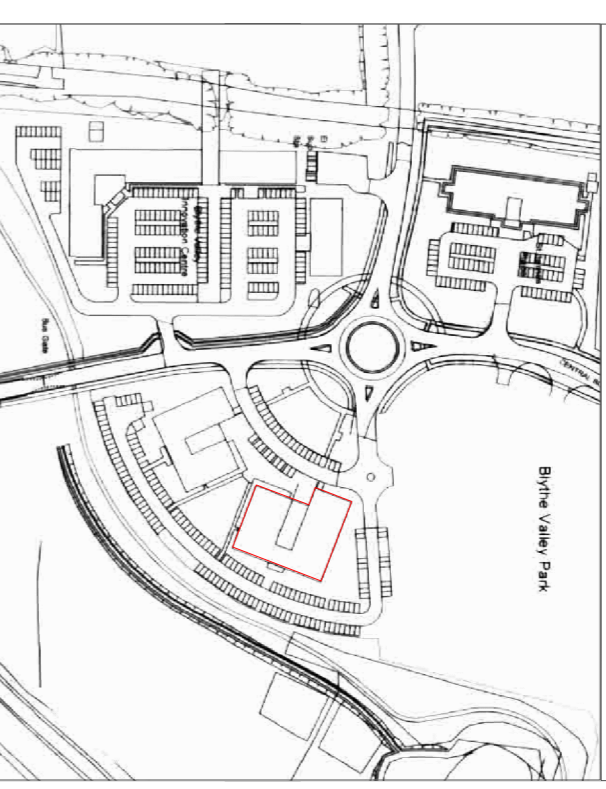

Dimensions shown on these drawings are based on the best information available at the time of site check. If in doubt ask.

Approved

Date

Checked

Date

Description	Rev	Date	Drawn

LIBERTY

PROPERTY TRUST

Preliminary Information *
Tender Contract
Construction As Built

Building
RHODIUM

Location
BLYTHE VALLEY PARK
SOLIHULL, B90 8AS

Level
FIRST

Title
GENERAL ARRANGEMENT

Dwg no
1000-01-01

Scale	Drawn	DTT
1:100@A1	Drawn	DTT
Date	Revision	Date
28/03/11	Survey	DTT